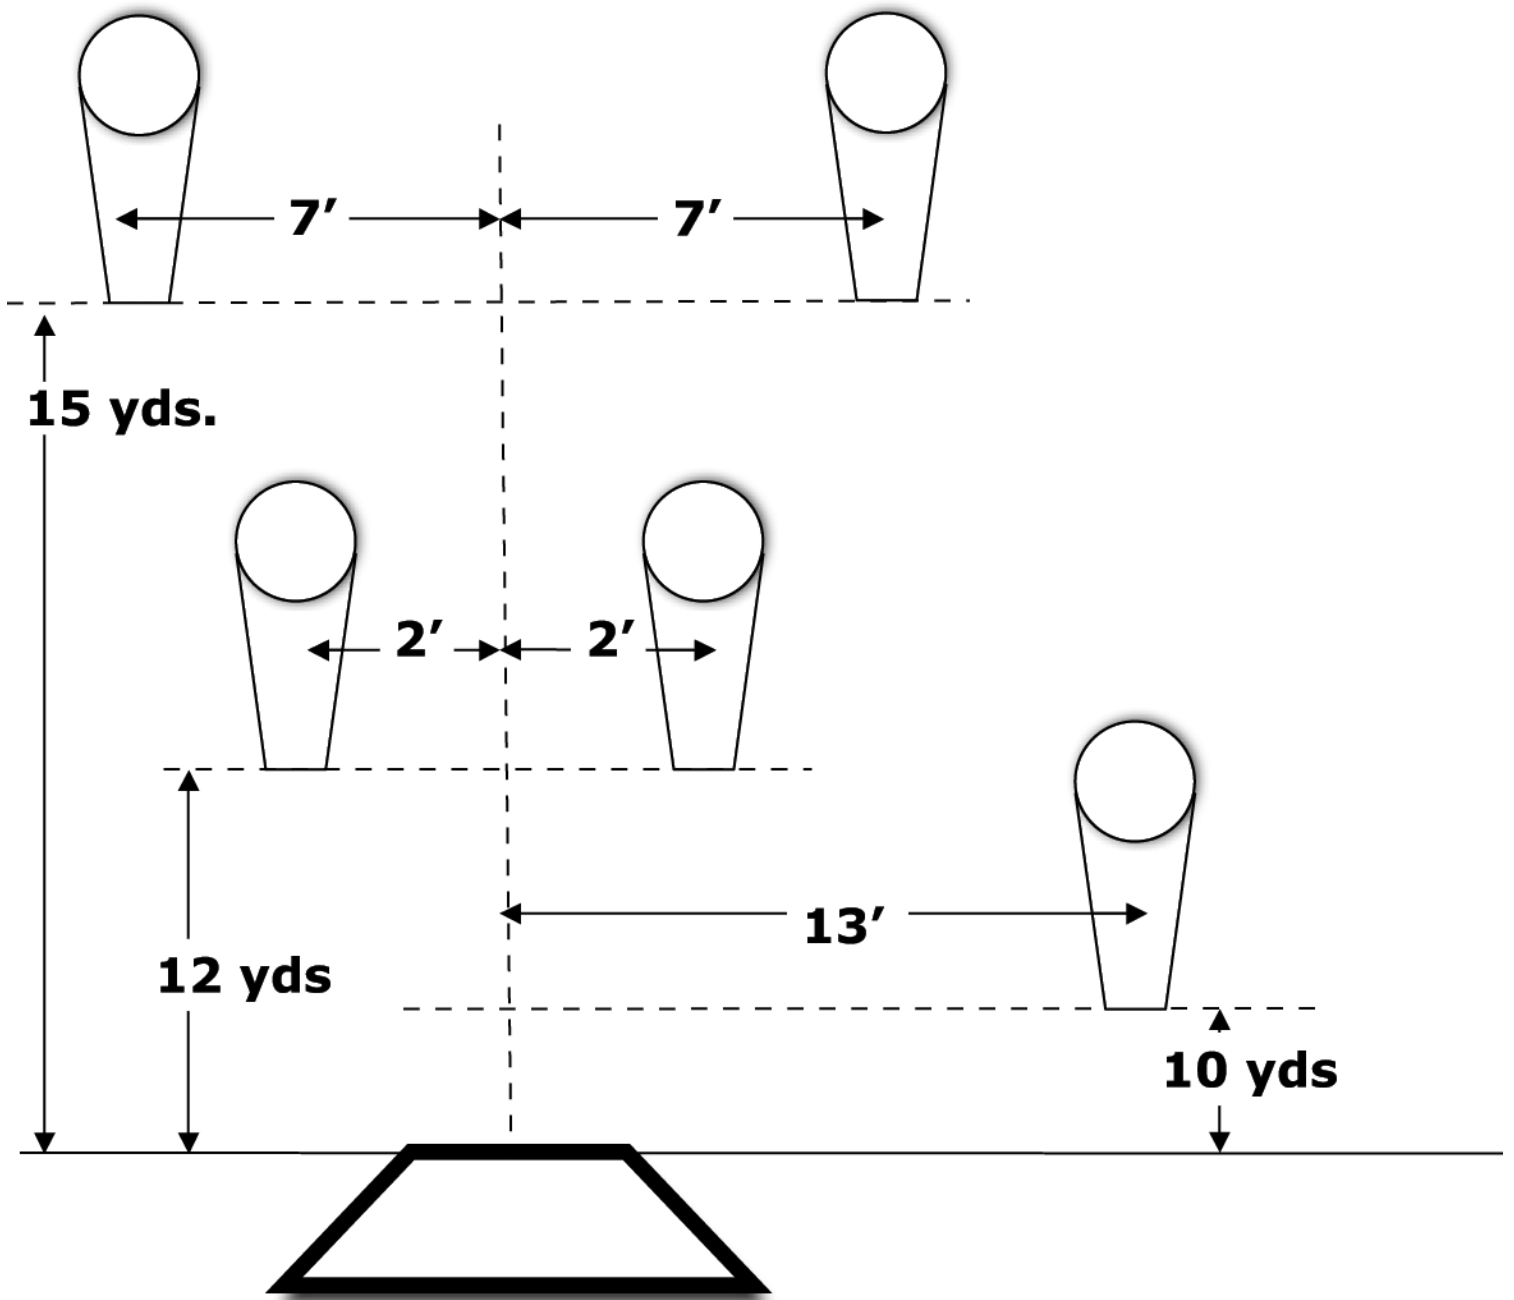

FALLING W

Start Position: Rested Ready

4 10" Plates
1 12" Stop Plate

FIVE TO GO

20 yds.

GALLERY

Start Position: Low Ready

OUTSIDER

Start Position: Low Ready

ROUNDAABOUT

Start Position: Rested Ready

**Stop
Plate**

14 yds.

9'

9 yds.

14'

7 yds.

**4 18''x 24'' Rectangles
1 12'' Stop Plate**

SMOKE & HOPE

SPEED OPTION