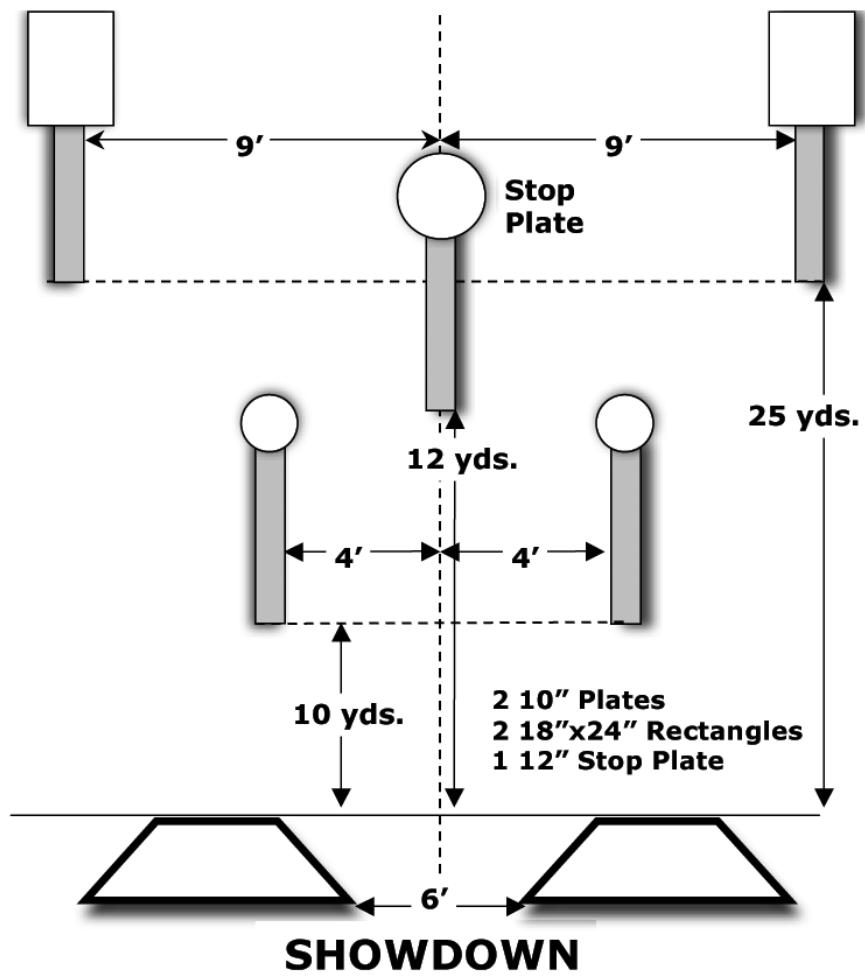

FALLING W

Start Position: Rested Ready

4 10" Plates
1 12" Stop Plate

FIVE TO GO

20 yds.

GALLERY

Start Position: Low Ready

OUTSIDER

Start Position: Low Ready

ROUNDAABOUT

Start Position: Rested Ready

**Stop
Plate**

14 yds.

9'

9 yds.

14'

7 yds.

**4 18''x 24'' Rectangles
1 12'' Stop Plate**

SMOKE & HOPE

SPEED OPTION