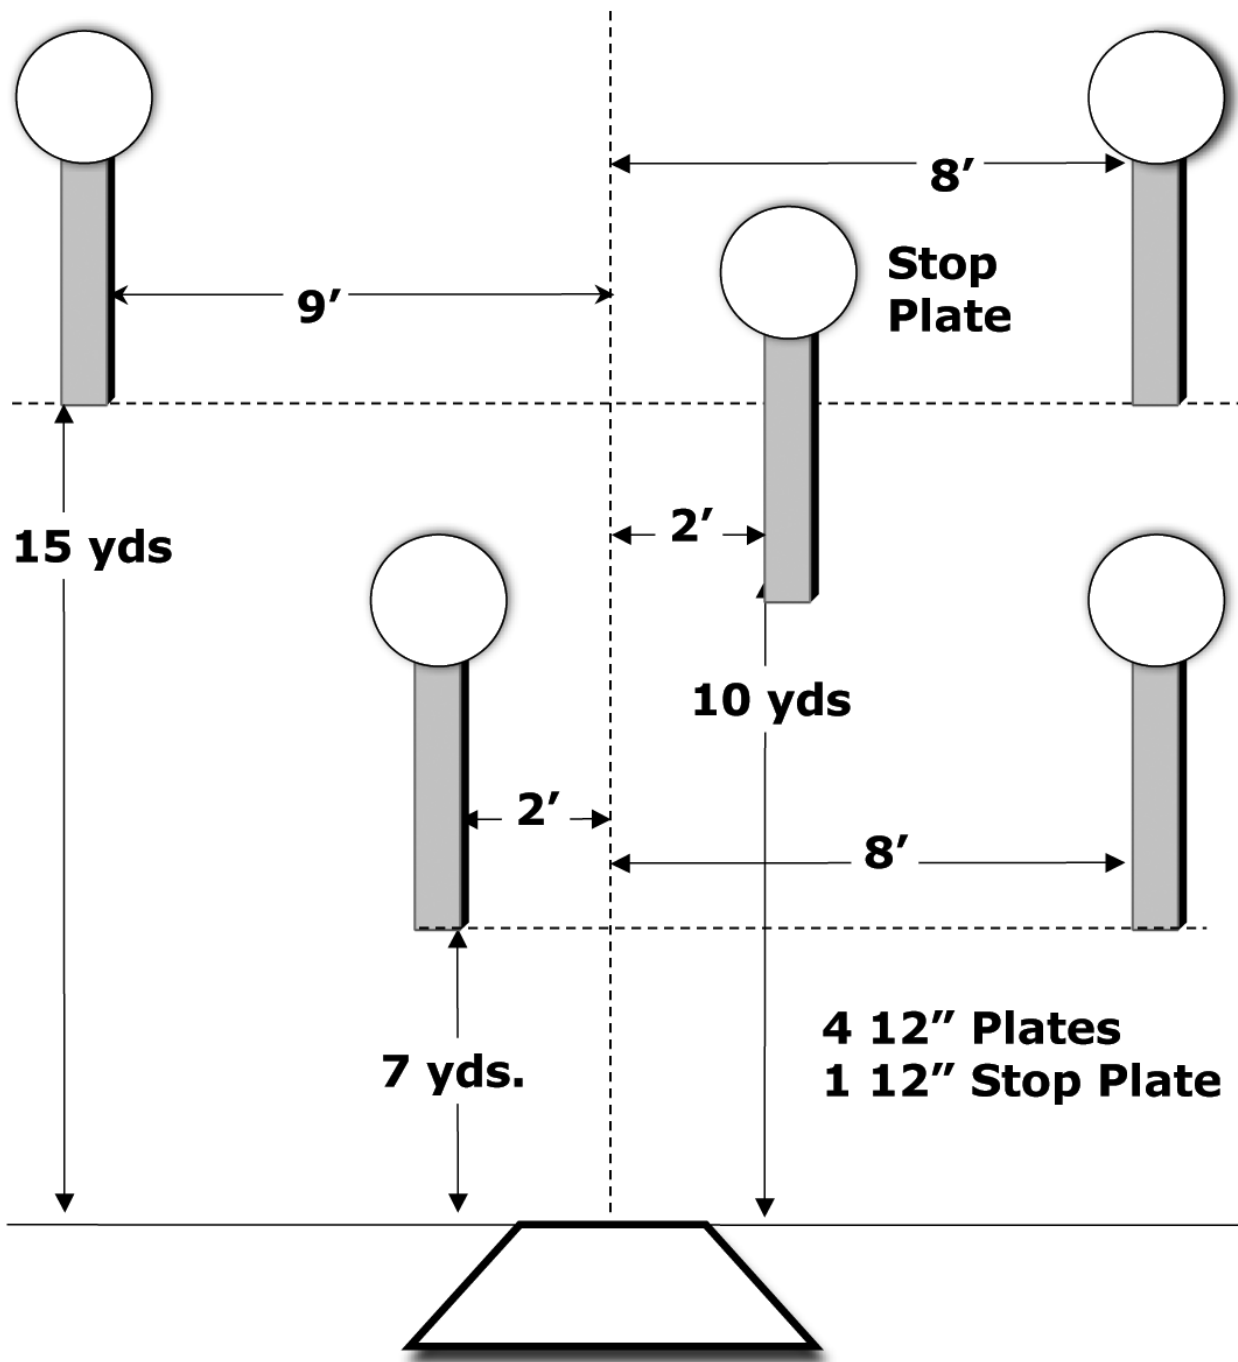

FALLING W

Start Position: Rested Ready

4 10" Plates
1 12" Stop Plate

FIVE TO GO

20 yds.

GALLERY

Start Position: Low Ready

OUTSIDER

Start Position: Low Ready

ROUNDAABOUT

Start Position: Rested Ready

**Stop
Plate**

14 yds.

9'

9 yds.

14'

7 yds.

**4 18''x 24'' Rectangles
1 12'' Stop Plate**

SMOKE & HOPE

SPEED OPTION