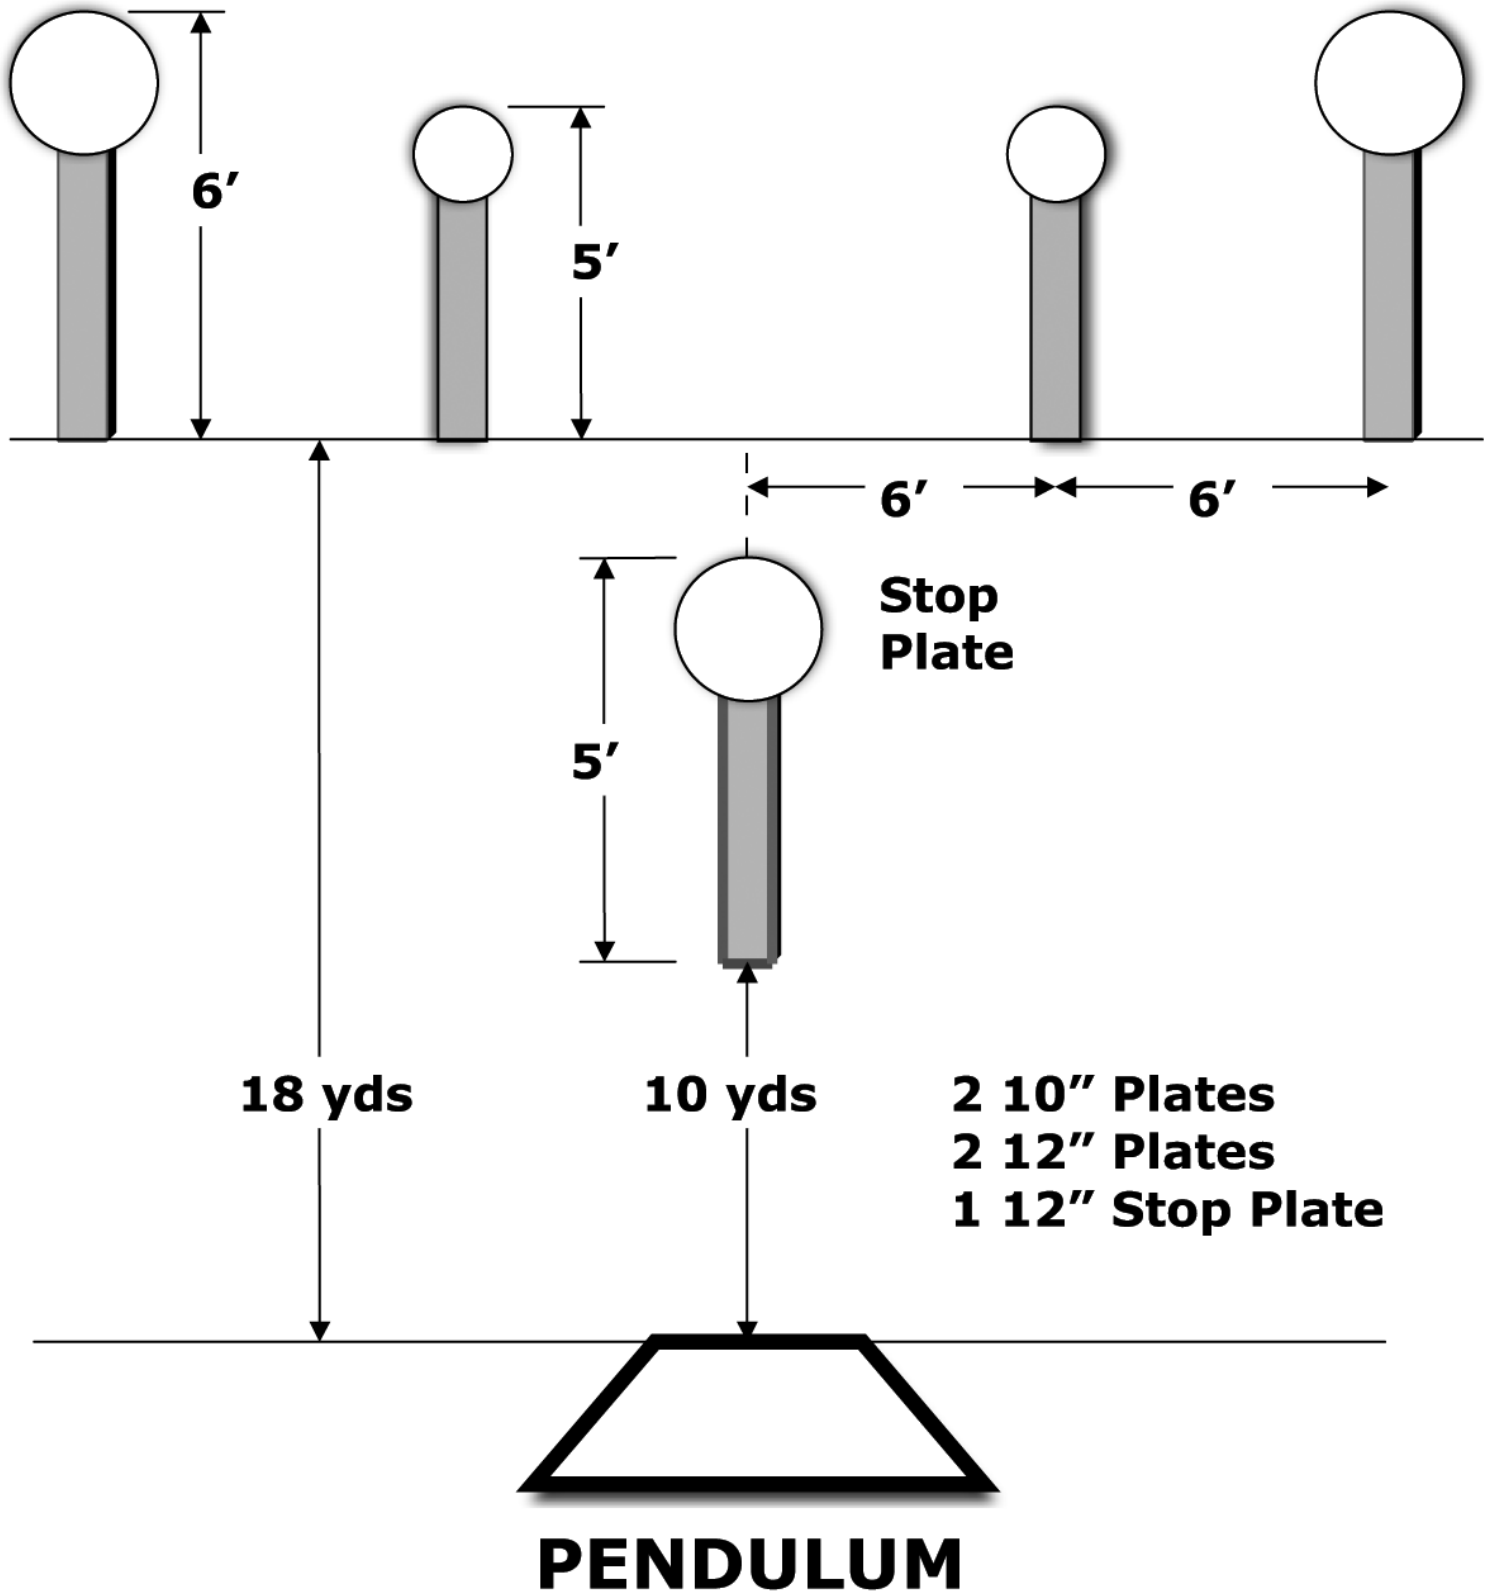

FALLING W

Start Position: Rested Ready

4 10" Plates
1 12" Stop Plate

FIVE TO GO

20 yds.

GALLERY

Start Position: Low Ready

OUTSIDER

Start Position: Low Ready

ROUNDAABOUT

Start Position: Rested Ready

**Stop
Plate**

14 yds.

9'

9 yds.

14'

7 yds.

**4 18''x 24'' Rectangles
1 12'' Stop Plate**

SMOKE & HOPE

SPEED OPTION