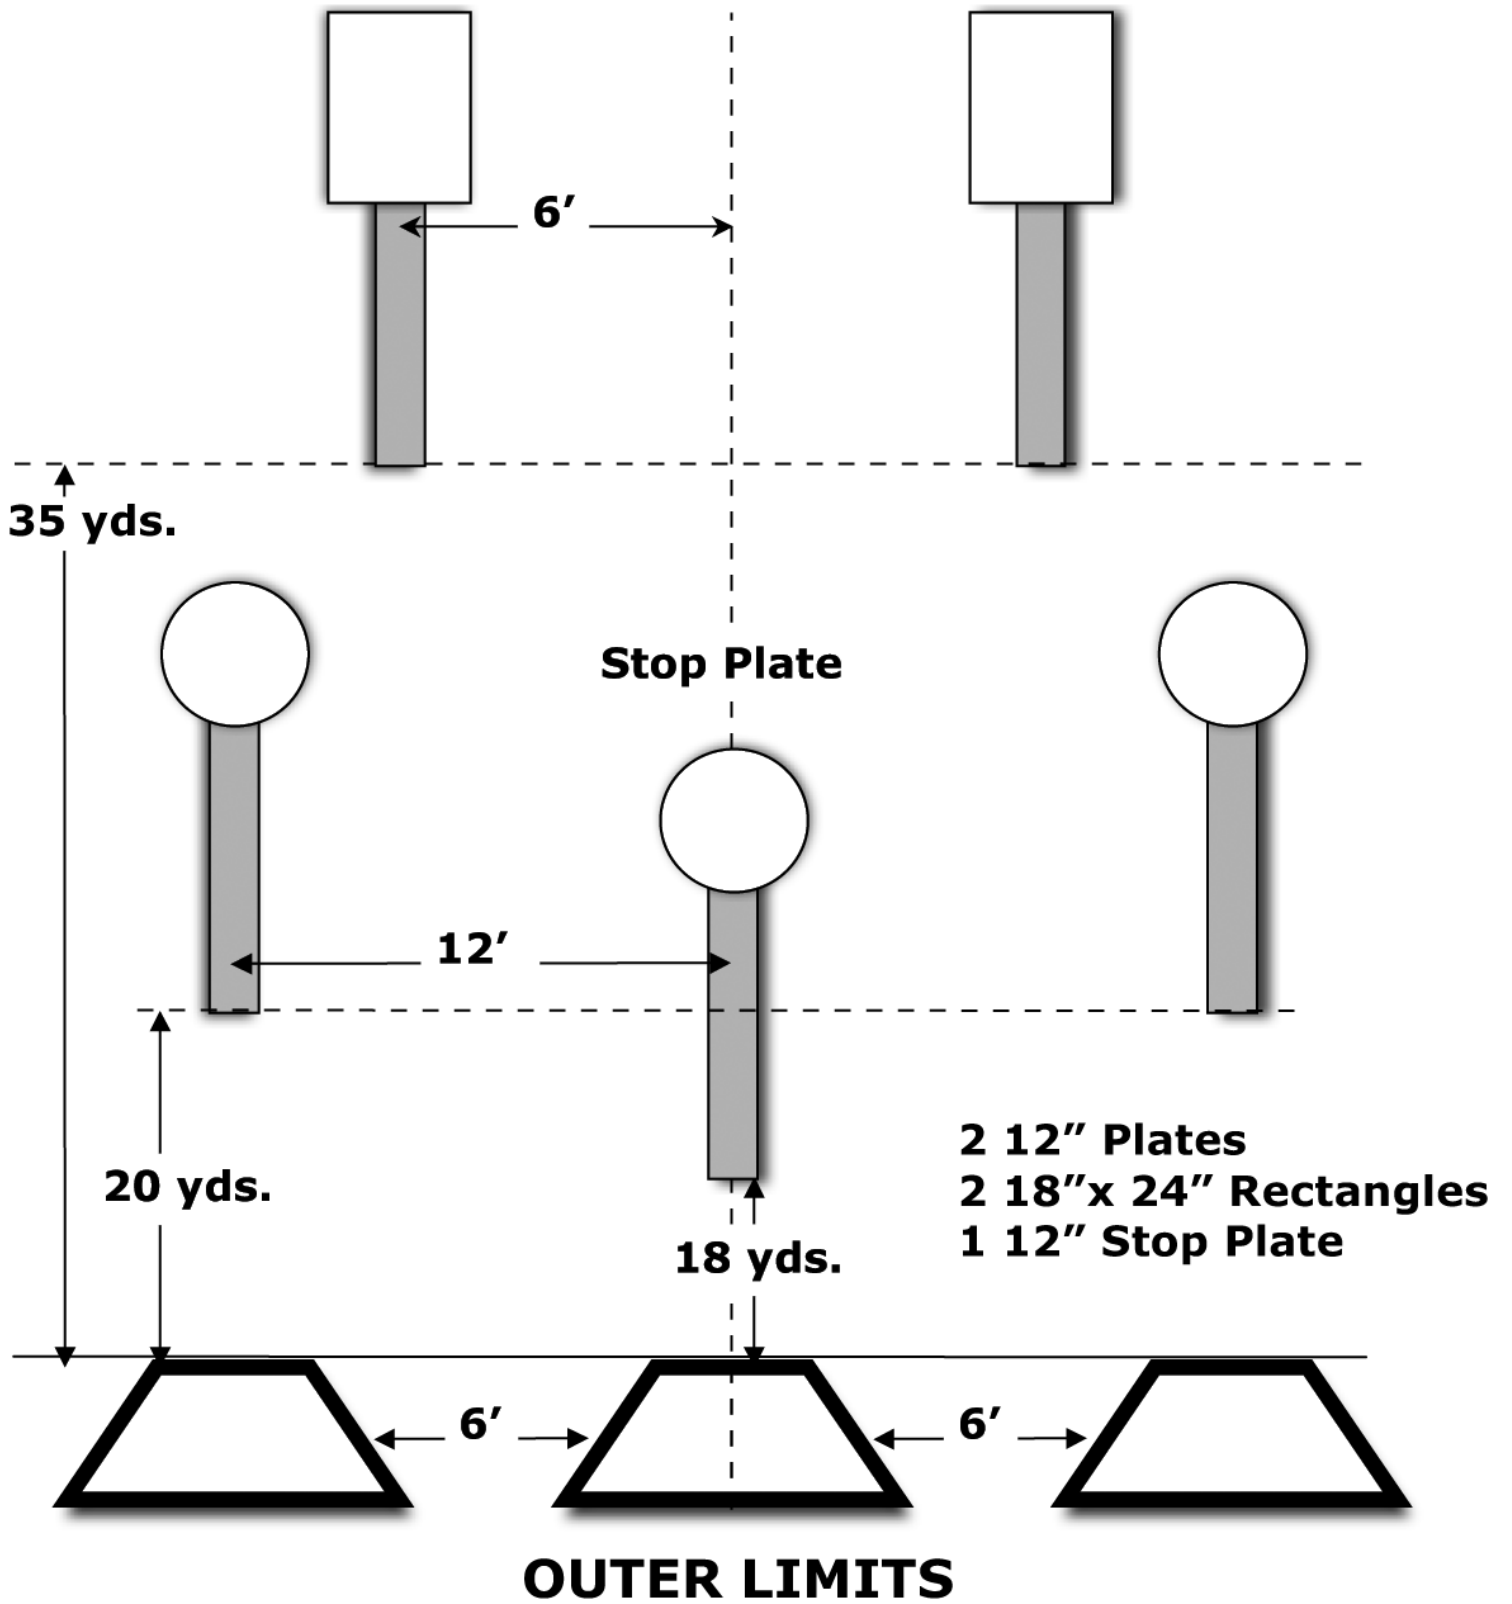

FALLING W

Start Position: Rested Ready

4 10" Plates
1 12" Stop Plate

FIVE TO GO

20 yds.

GALLERY

Start Position: Low Ready

OUTSIDER

Start Position: Low Ready

ROUNDAABOUT

Start Position: Rested Ready

**Stop
Plate**

14 yds.

9'

9 yds.

14'

7 yds.

**4 18''x 24'' Rectangles
1 12'' Stop Plate**

SMOKE & HOPE

SPEED OPTION