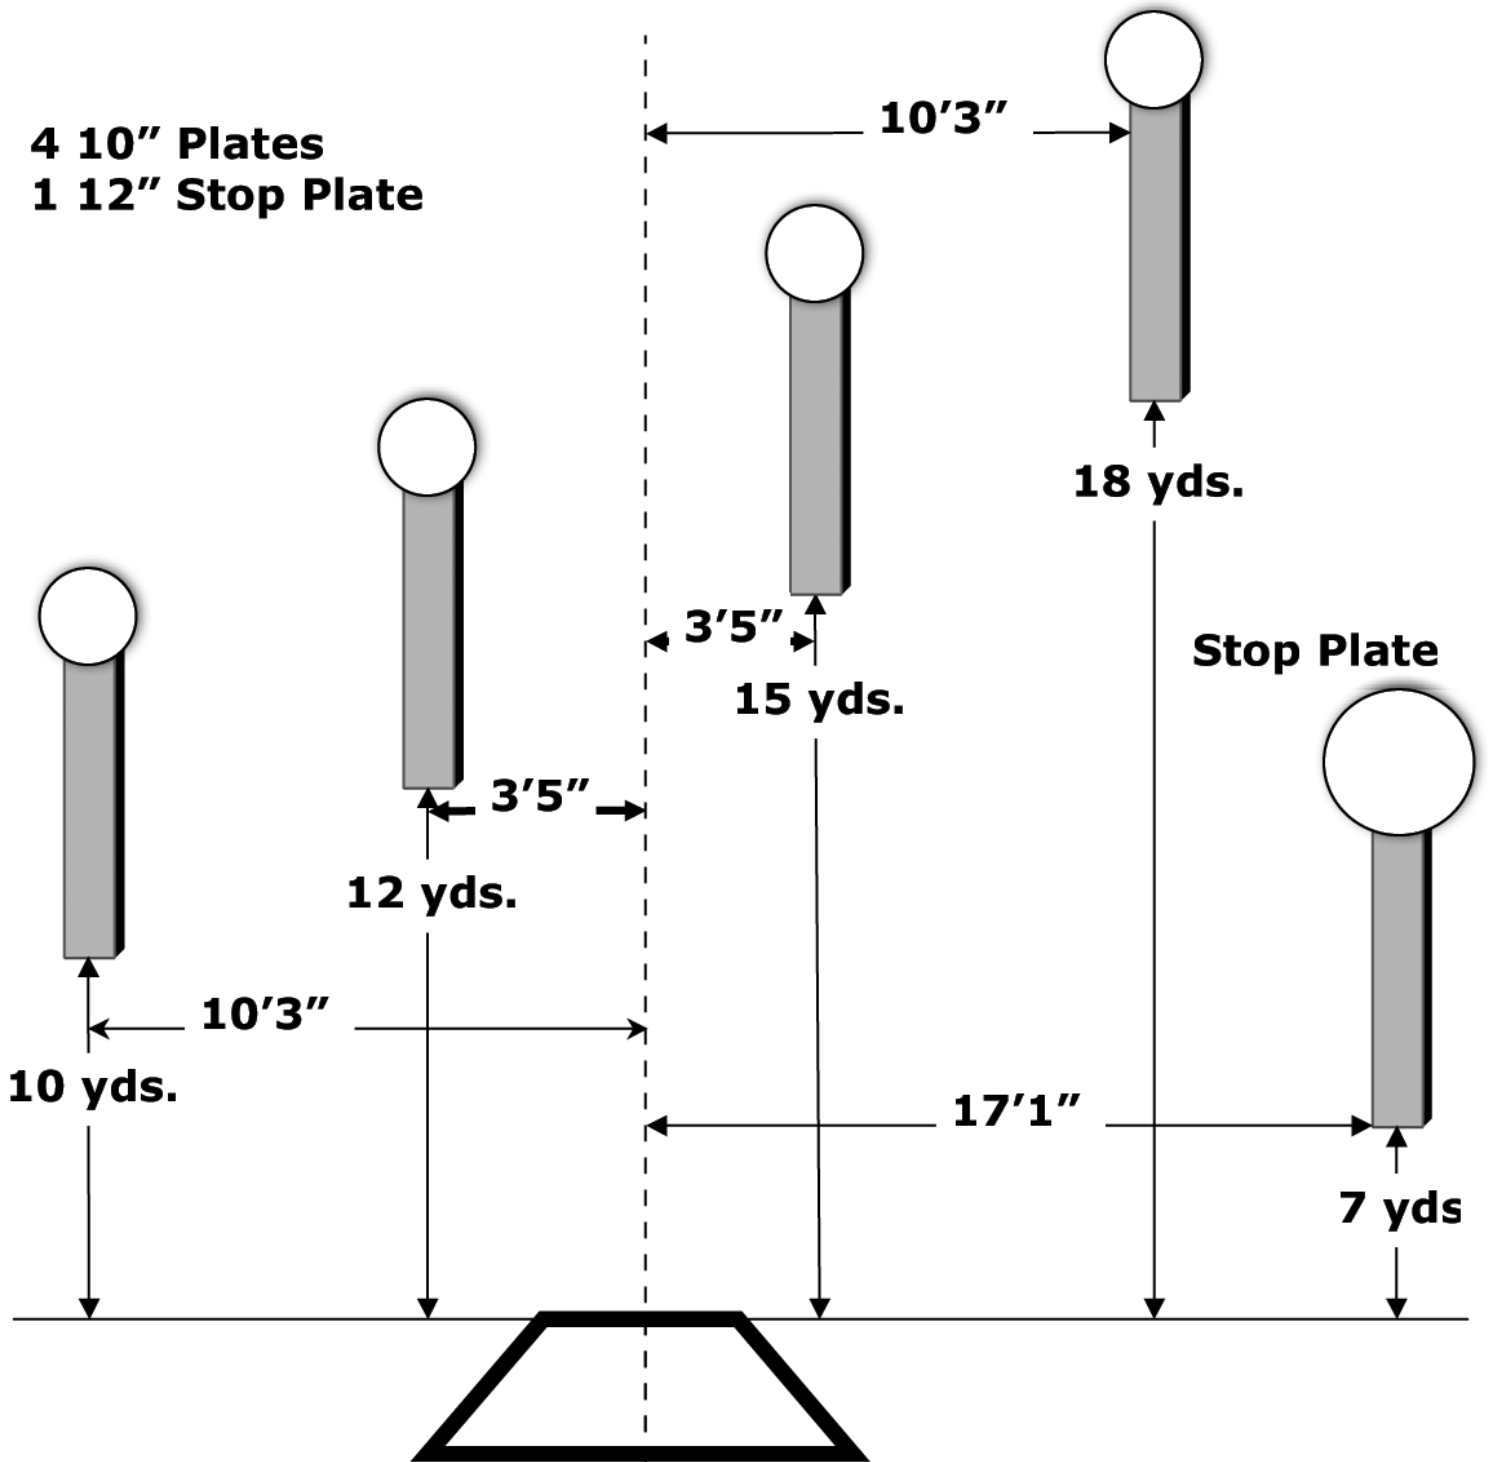

FALLING W

Start Position: Rested Ready

4 10" Plates
1 12" Stop Plate

FIVE TO GO

20 yds.

GALLERY

Start Position: Low Ready

OUTSIDER

Start Position: Low Ready

ROUNDAABOUT

Start Position: Rested Ready

**Stop
Plate**

14 yds.

9'

9 yds.

14'

7 yds.

**4 18''x 24'' Rectangles
1 12'' Stop Plate**

SMOKE & HOPE

SPEED OPTION