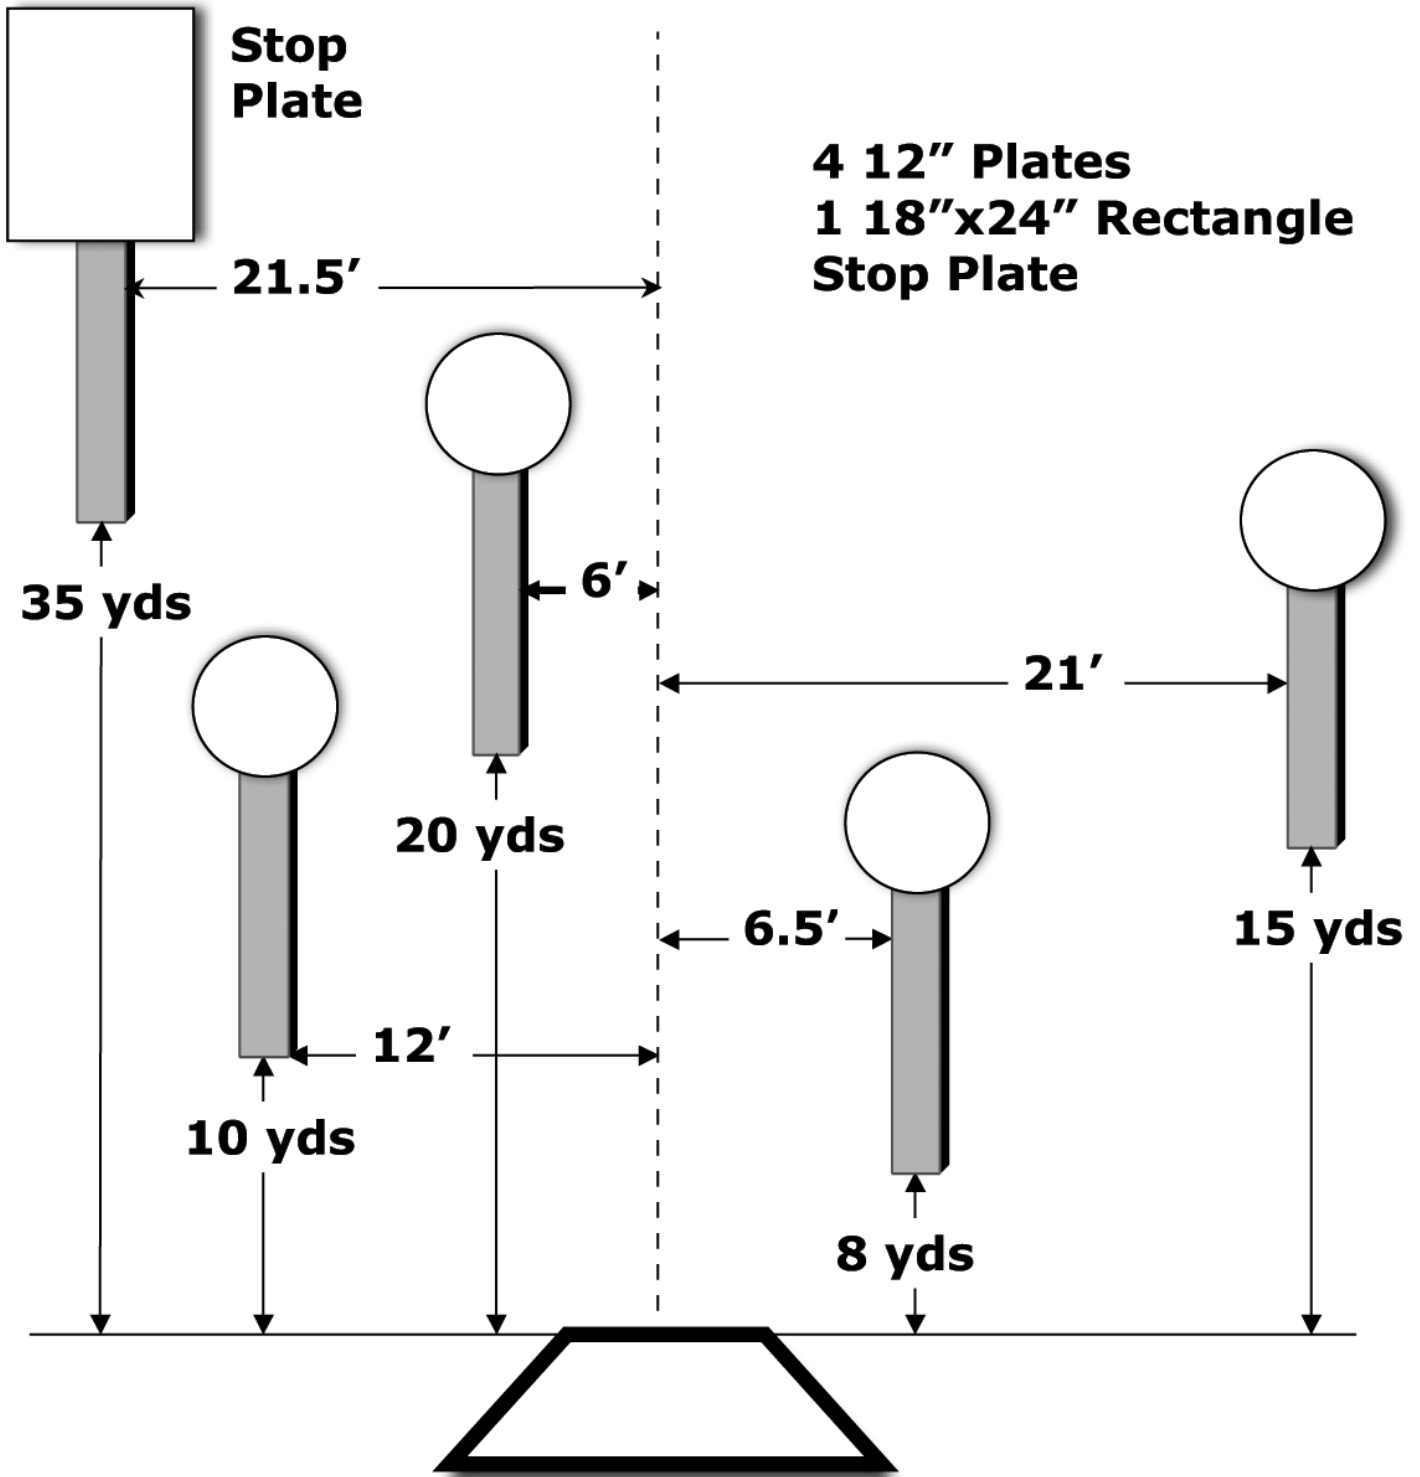

FALLING W

Start Position: Rested Ready

4 10" Plates
1 12" Stop Plate

FIVE TO GO

20 yds.

GALLERY

Start Position: Low Ready

OUTSIDER

Start Position: Low Ready

ROUNDAABOUT

Start Position: Rested Ready

**Stop
Plate**

14 yds.

9'

9 yds.

14'

7 yds.

**4 18''x 24'' Rectangles
1 12'' Stop Plate**

SMOKE & HOPE

SPEED OPTION