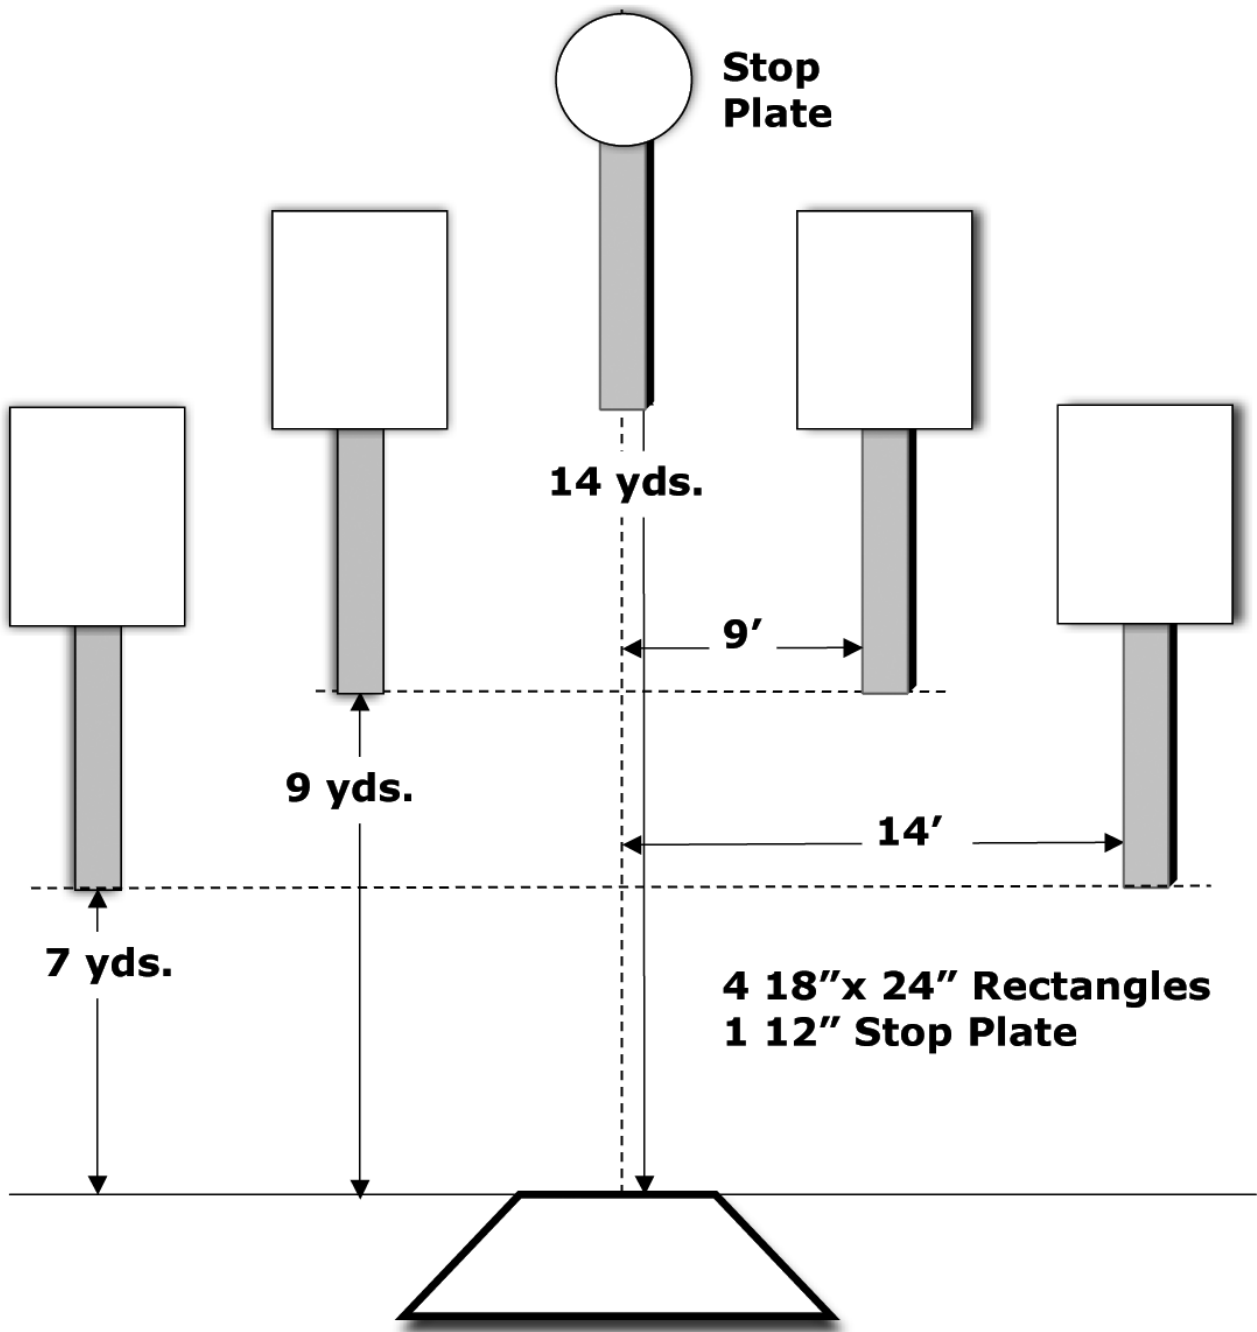

FALLING W

Start Position: Rested Ready

4 10" Plates
1 12" Stop Plate

FIVE TO GO

20 yds.

GALLERY

Start Position: Low Ready

OUTSIDER

Start Position: Low Ready

ROUNDAABOUT

Start Position: Rested Ready

**Stop
Plate**

14 yds.

9'

9 yds.

14'

7 yds.

**4 18''x 24'' Rectangles
1 12'' Stop Plate**

SMOKE & HOPE

SPEED OPTION