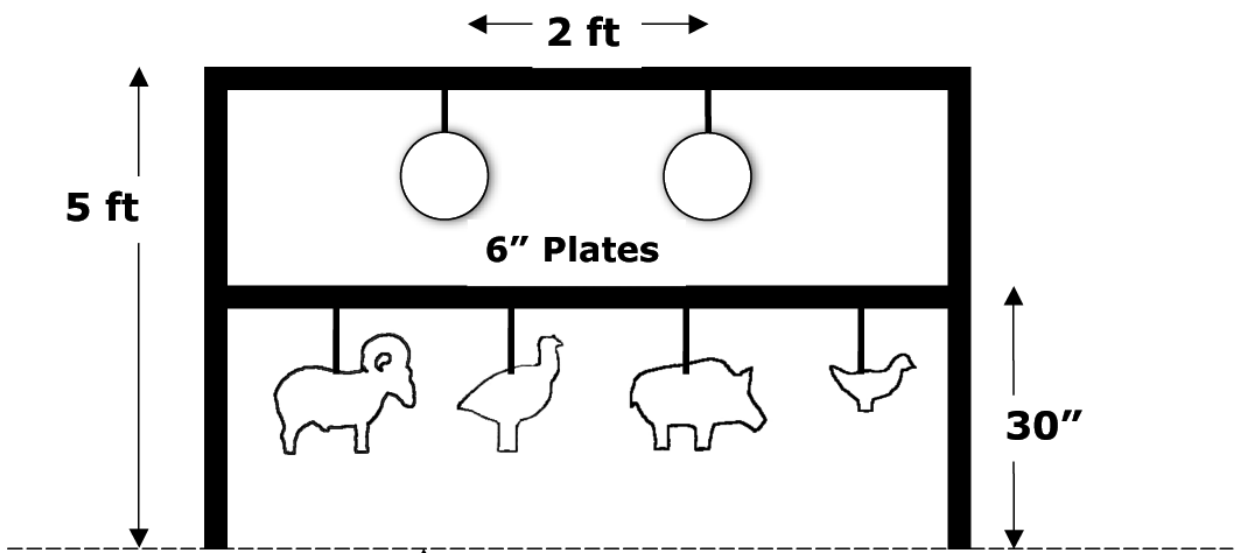

FALLING W

Start Position: Rested Ready

4 10" Plates
1 12" Stop Plate

FIVE TO GO

20 yds.

GALLERY

Start Position: Low Ready

OUTSIDER

Start Position: Low Ready

ROUNDAABOUT

Start Position: Rested Ready

**Stop
Plate**

14 yds.

9'

9 yds.

14'

7 yds.

**4 18''x 24'' Rectangles
1 12'' Stop Plate**

SMOKE & HOPE

SPEED OPTION