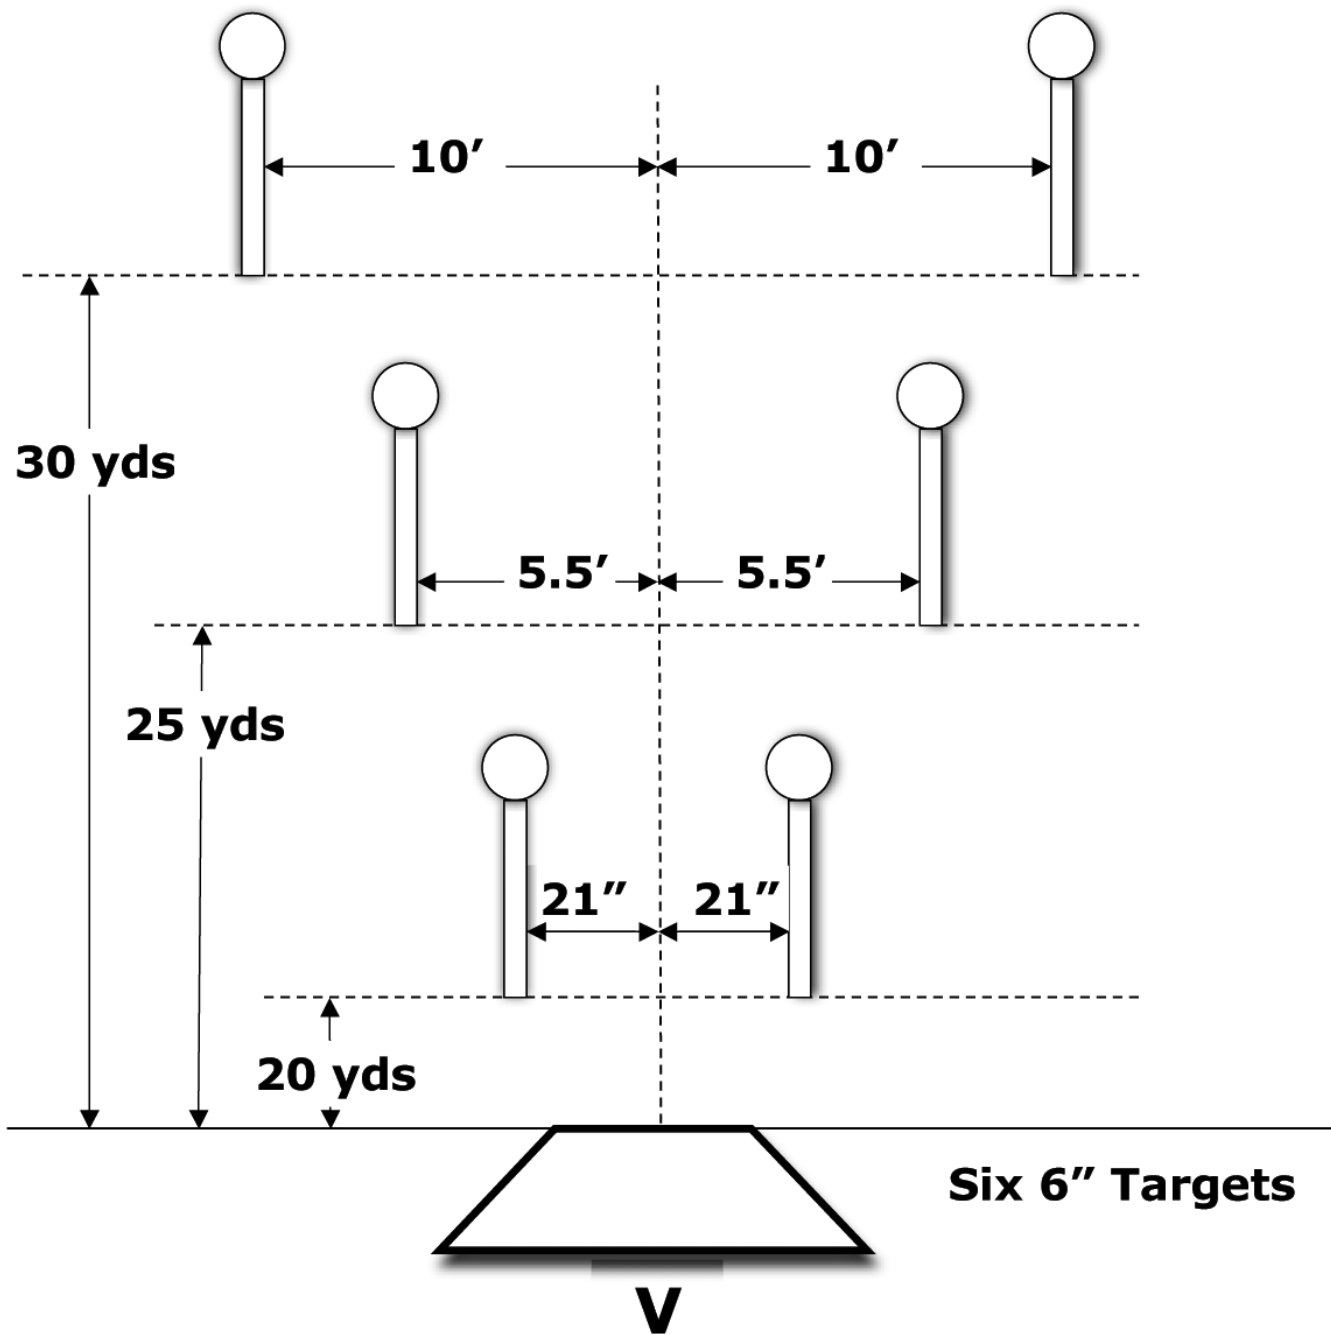

FALLING W

Start Position: Rested Ready

4 10" Plates
1 12" Stop Plate

FIVE TO GO

20 yds.

GALLERY

Start Position: Low Ready

OUTSIDER

Start Position: Low Ready

ROUNDAABOUT

Start Position: Rested Ready

**Stop
Plate**

14 yds.

9'

9 yds.

14'

7 yds.

**4 18''x 24'' Rectangles
1 12'' Stop Plate**

SMOKE & HOPE

SPEED OPTION